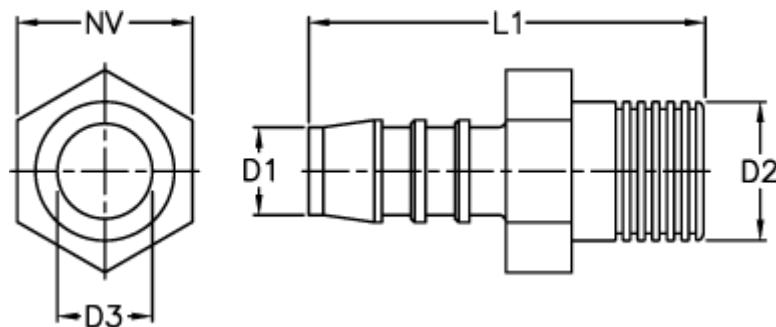

Article number: 027108917006

Description: Norma hose coupling GES 6 / 1/8 NPT

## Measures

---

D1 = 6

D2 = 1/8 NPT

D3 = 4.0

L1 = 34.5

NV = 10